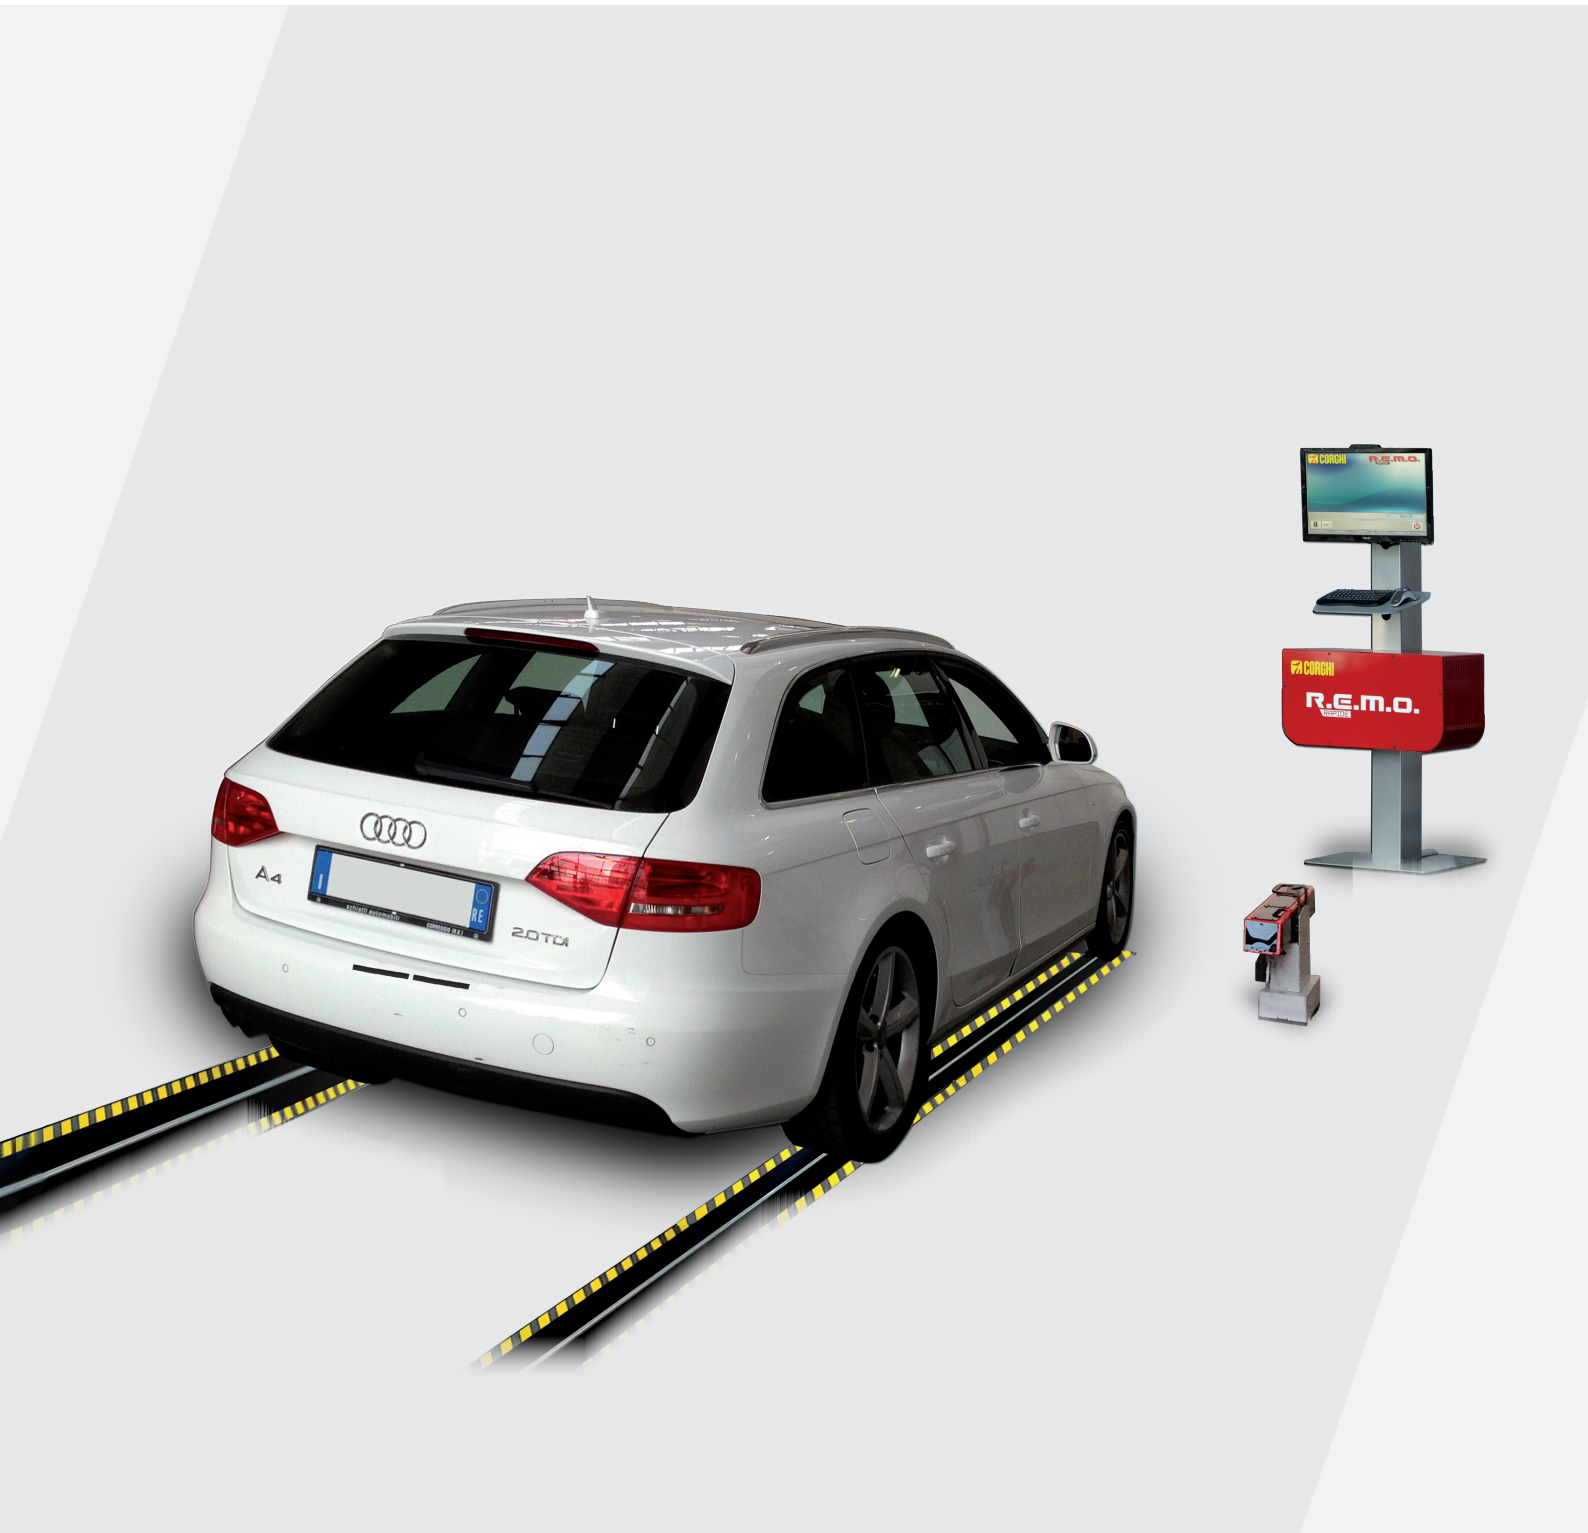

// ONE BRAND // ONE SOURCE // ONE SYSTEM

// SERVICE // MATERIAL PROCESSING // SURFACE PROTECTION // AUTOMOTIVE

CORGHI EXACT R.E.M.O RAPIDE
WHEEL ALIGNER

CORGHI R.E.M.O RAPIDE

- Measuring without the need for any physical contact between detection tools and the car/wheels
- Rim protection
- No clamps or corresponding accessories to be managed
- Fully automatic detection and measurement without the need for operator intervention
- Easy to use
- Reduced cycle time
- Error proof measurement, with absolute and constant repeatability of the values